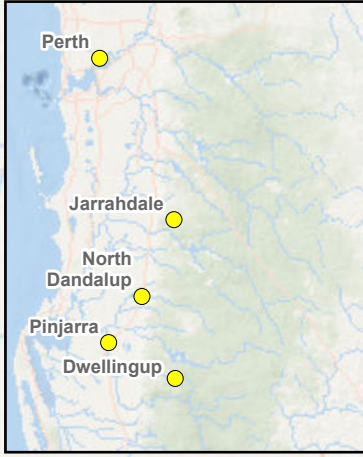

Proposed Future Mine Regions

Legend

- Towns
- ▭ Proposed Infrastructure Corridors
- ▭ Proposed Mining Areas
- - - Existing Huntly Operations Development Envelope
- ▨ Mining Avoidance Zones

Jarrahdale

Myara North

North Dandalup

O'Neil

Pinjarra

Pinjarra Refinery

Dwellingup

Holyoake